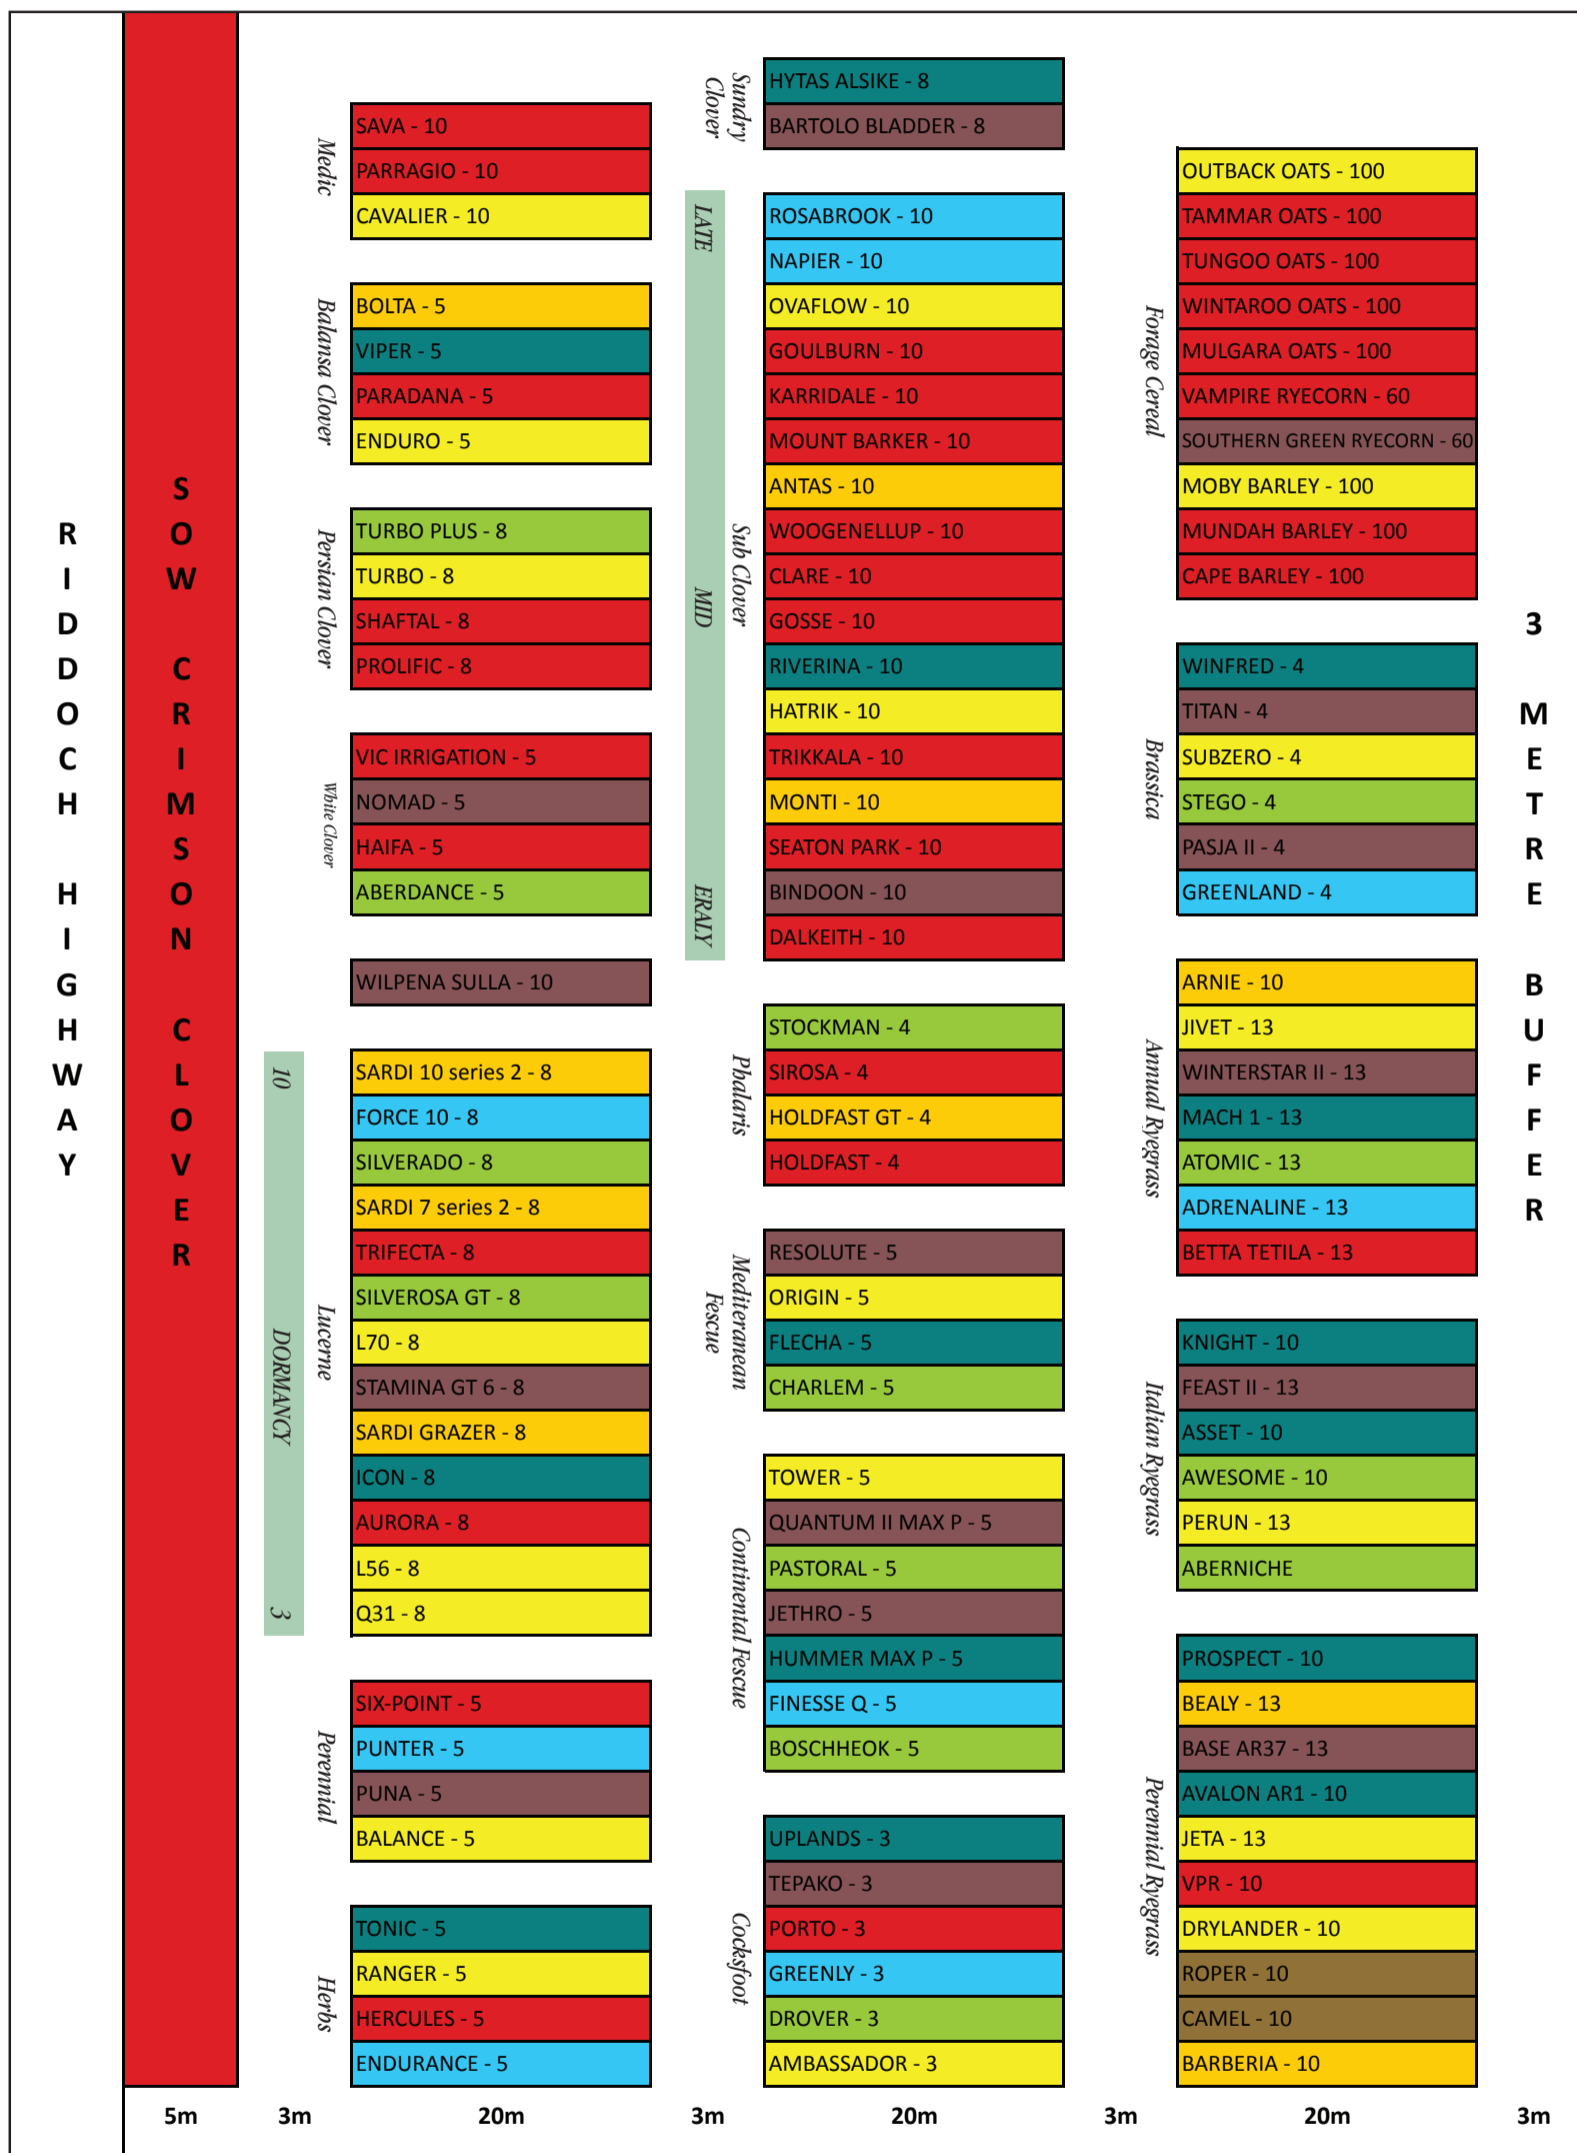

Naracoorte Seeds Research Farm Site Map

- KEY:**
- Stephens Pasture Seed
 - Upper Murray Seeds
 - Seed Distributors
 - PGG Wrightsons
 - Seed force
 - Valley Seeds
 - Heritage Seeds
 - Naracoorte Seeds